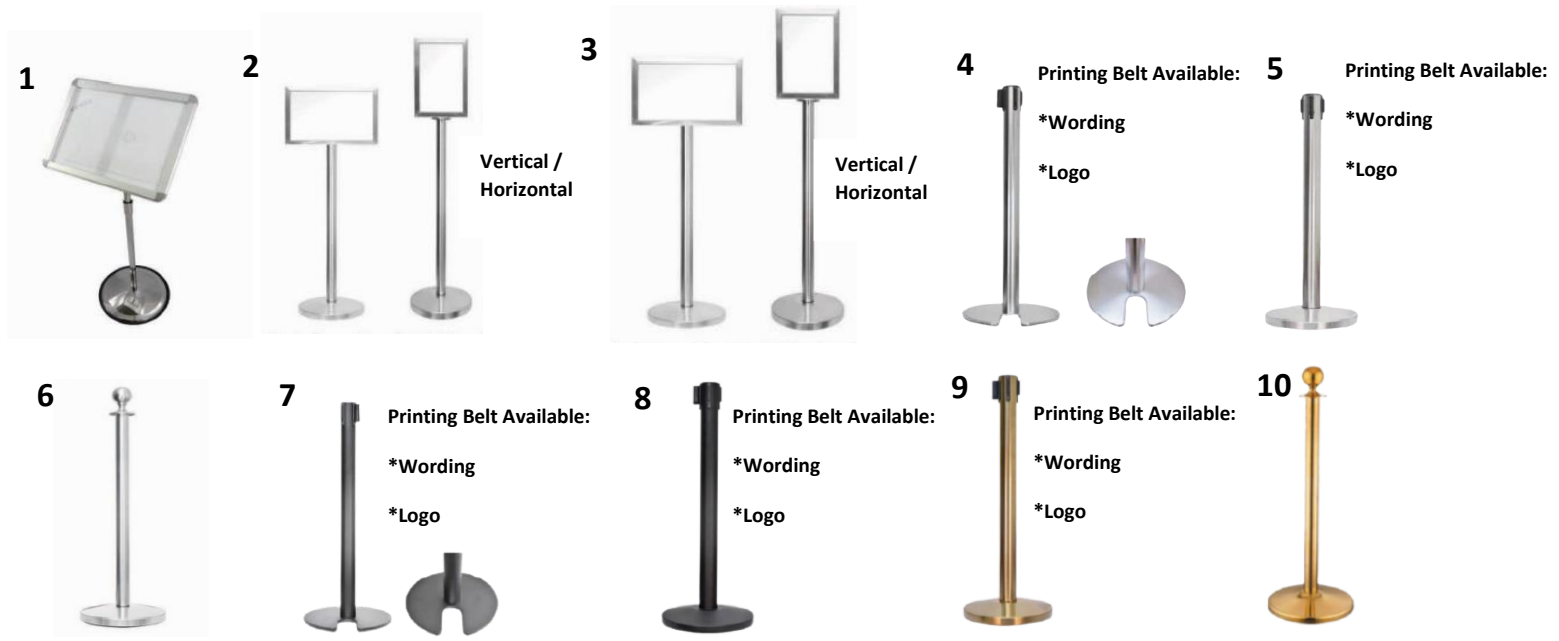

905(L) x 595(W) x 520(H)mm

Product Name:

Child Protection Seat

Size:

328(L) x 340(W) x 510(H)mm

STAINLESS STEEL Q-UP STAND

NO	PRODUCT NAME	POLE	BASE	HEIGHT	BELT COLOUR
1	Stainless Steel AS Signboard Stand -360	-	-	850-1,350mm (Adjustable)	-
2	Stainless Steel A4 Display Stand	50mm (Dia)	320mm (Dia)	1,170mm (Horizontal) 1,260mm (Vertical)	-
3	Stainless Steel A3 Display Stand	50mm (Dia)	320mm (Dia)	1,220mm (Horizontal) 1,340 (Vertical)	-
4	Stainless Steel Stackable Q-up Stand	63.5mm (Dia)	360mm (Dia)	880mm	Red / Black
5	Stainless Steel Retractable Belt Q-up Stand	63.5mm (Dia)	320mm (Dia)	910mm	Red / Blue / Yellow / Orange / Green / Black / White / Purple
6	Stainless Steel Velvet Rope Q-up Stand (Round Head)	50mm (Dia)	320mm (Dia)	1,010mm	-
7	Stainless Steel Stackable Q-up Stand - Black	63.5mm (Dia)	360mm (Dia)	880mm	Red / Black
8	Stainless Steel Retractable Belt Q-up Stand - Black	63.5mm (Dia)	320mm (Dia)	910mm	Red / Black
9	Stainless Steel Retractable Belt Q-up Stand - Gold	63.5mm (Dia)	320mm (Dia)	910mm	Red
10	Stainless Steel Velvet Rope Q-up Stand - Gold	50mm (Dia)	320mm (Dia)	1,010mm	-

SIGN BOARD STAND

SLIP IN FRAME – A4 (VERTICAL / HORIZONTAL)

Silver Frame

Black Chrome Frame

Gold Frame

SLIP IN FRAME – A3 (VERTICAL / HORIZONTAL)

Silver Frame

Black Chrome Frame

Gold Frame

A1 STAINLESS STEEL SIGNBOARD STAND

Product Name:

A1 Signageboard Stand – Single Face

Size:

630(W) x 1,110(H)mm

Product Name:

A1 Signageboard Stand – Double Face